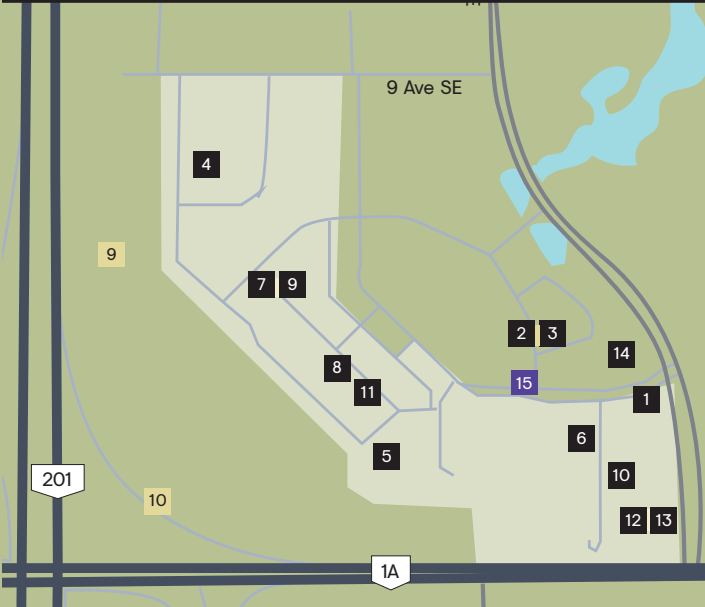

EAST HILLS SHOPPING CENTRE

1. BARCELOS FLAME GRILLED CHICKEN
2. EDO JAPAN EAST HILLS
3. CHOPPED LEAF
4. COSTCO
5. CINEPLEX ODEON EAST HILLS
6. WALMART SUPERCENTRE
7. BED, BATH & BEYOND
8. MARSHALLS
9. SPORT CHEK
10. STARBUCKS
11. PETS MART
12. BULK BARN
13. SLEEP COUNTRY CANADA
14. BAR BURRITO
15. MAX PURPLE - ROUTE 307 BRT STOP

DESTINATIONS TO DISCOVER
With easy access to transit and close proximity to the major highways, you're ideally located to connect to any destination in Calgary and across Alberta.